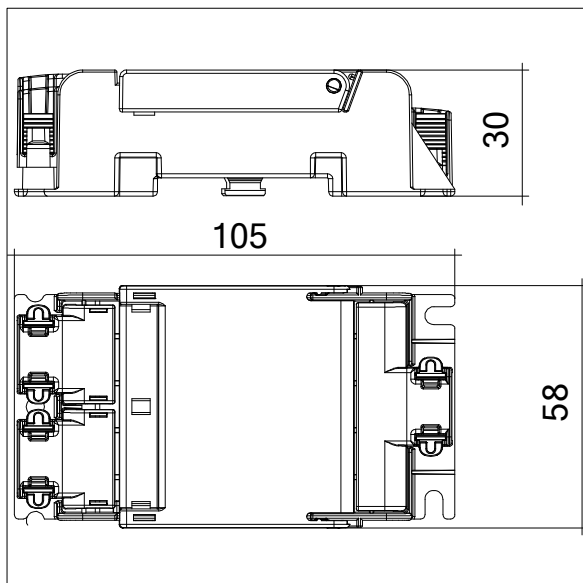

Cetus3

96635252 DL CONNECTION BOX 3P TERM+LINECT

Cetus3

A wiring box for loop in/out wiring on site, 3-pole connector terminal block for maximum cable cross section 2.5 mm², with additional LINECT connection on the rear.

Weight: 0.07 kg

TL_DL_CONNECTION_F_BOX_3P_TERM+LINECT.jpg

TL_DL_CONNECTION_M_BOX_3P_TERM+LINECT.wmf