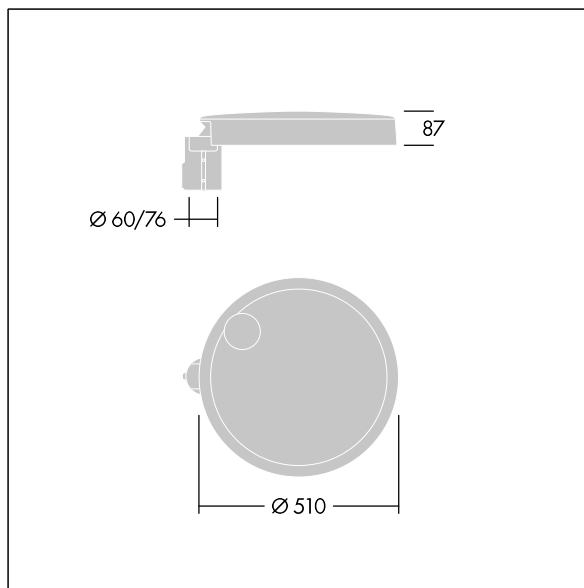

## Carat

An elegant urban lantern with durable performance. Programmable LED driver, set for fixed output, driving 48 LEDs at 350mA. Body: large size, die-cast aluminium (EN AC-44300), anthracite (close to RAL7043). Shaft: glass. Cover: stainless steel with anti-galvanic treatment. Narrow Road optic, with Colour Rendering Index min.: 70 Correlated colour temperature\*: 3000 Kelvin LEDs supplied. Class I electrical, Impact strength: IK08, IP66, Ta max.: 35°C. Supplied with Ø76mm spigot adaptor pre-fitted for post-top, 5° tilt.

Dimensions: Ø510 x 87 mm  
Luminaire input power: 50 W  
Luminaire luminous flux: 7558 lm  
Luminaire efficacy: 151 lm/W  
Weight: 9.3 kg  
Scx: 0.05 m<sup>2</sup>

TLG\_CARA\_F\_L\_PostTop.jpg

TLG\_CARA\_M\_LMTP.wmf