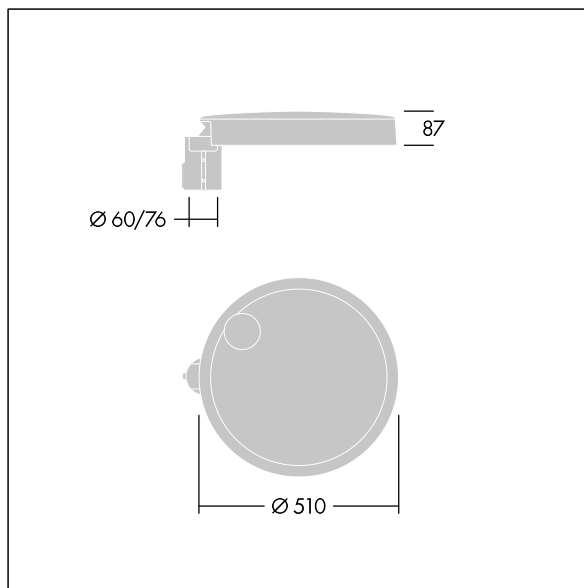

## Carat

An elegant urban lantern with durable performance. Programmable LED driver, set for fixed output, driving 36 LEDs at 500mA. Body: large size, die-cast aluminium (EN AC-44300), anthracite (close to RAL7043). Shaft: glass. Cover: glass. Fixings: stainless steel with anti-galvanic treatment. Narrow Road optic, with Colour Rendering Index min.: 70 Correlated colour temperature\*: 3000 Kelvin LEDs supplied. Class I electrical, Impact strength: IK08, IP66, Ta max.: 35°C. Supplied with Ø76mm spigot adaptor pre-fitted for post-top, 5° tilt.

Dimensions: Ø510 x 87 mm  
Luminaire input power: 55 W  
Luminaire luminous flux: 7818 lm  
Luminaire efficacy: 142 lm/W  
Weight: 8.9 kg  
Scx: 0.05 m<sup>2</sup>

TLG\_CARA\_F\_L\_PostTop.jpg

TLG\_CARA\_M\_LMTP.wmf