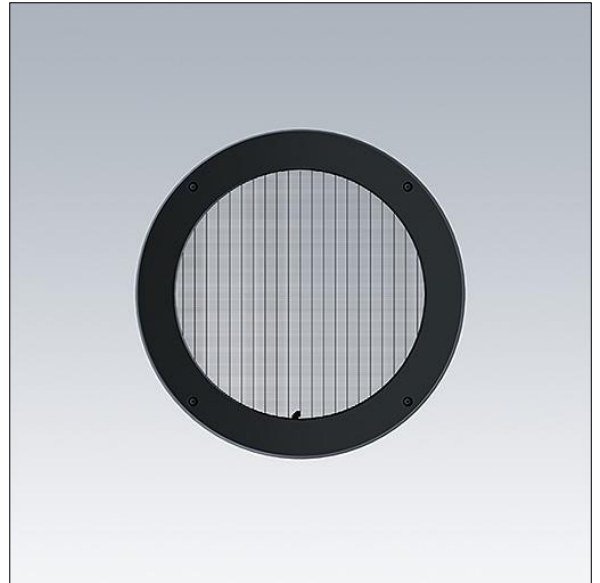

## Contrast

### 96635063 CONT3 36/52L LOUVER ANT

ISO 9223  
C5

#### Contrast

Louvre mounted on a rotative ring for precise glare control. To be mounted directly on the front of a large Contrast luminaire. Best resistance against corrosion. Compatible with seaside installation.