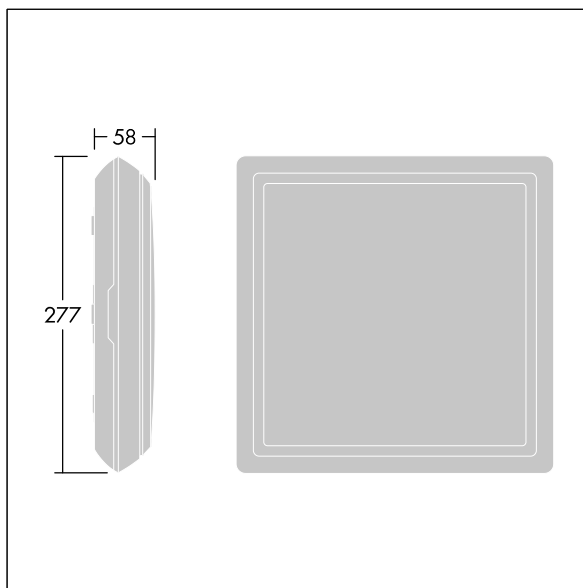

TLG_VYSQ_M_LD1.wmf

This product contains a light source of energy efficiency class C.

All values marked with an * are rated values. Thorn uses tried and tested components from leading suppliers, however there may be isolated instances of technology-related failures of individual LEDs during the rated product lifetime. International standards set the tolerance in initial flux and connected load at $\pm 10\%$. Unless stated otherwise, the values apply to an ambient temperature of 25°C .

Thorn Lighting is constantly developing and improving its products. The right is reserved to change specifications without prior notification or public announcement.
© Thorn Lighting