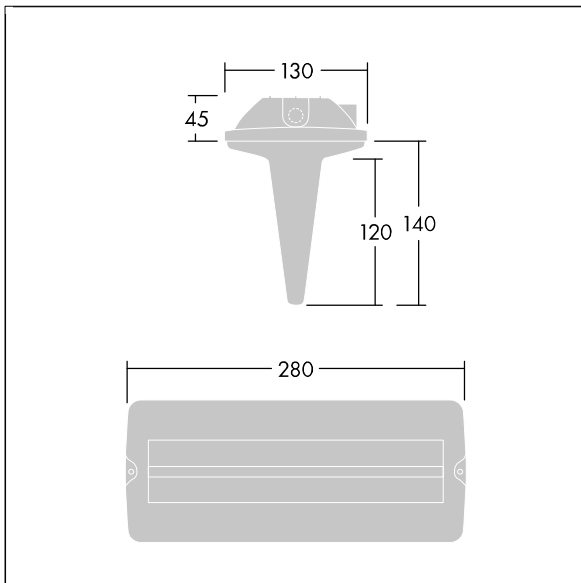

TLG_VYSO_M_MSFES.wmf