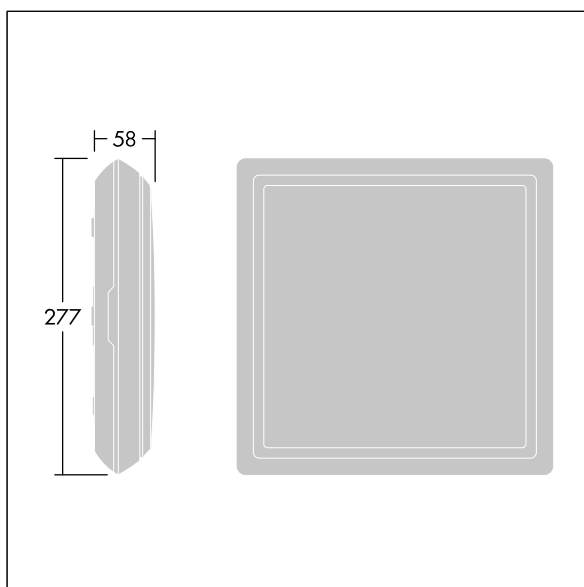

TLG_VYSQ_M_LD1.wmf

This product contains a light source of energy efficiency class C.

All values marked with an * are rated values. Thorn uses tried and tested components from leading suppliers, however there may be isolated instances of technology-related failures of individual LEDs during the rated product lifetime. International standards set the tolerance in initial flux and connected load at $\pm 10\%$. Unless stated otherwise, the values apply to an ambient temperature of 25°C .

Thorn Lighting is constantly developing and improving its products. The right is reserved to change specifications without prior notification or public announcement.
© Thorn Lighting