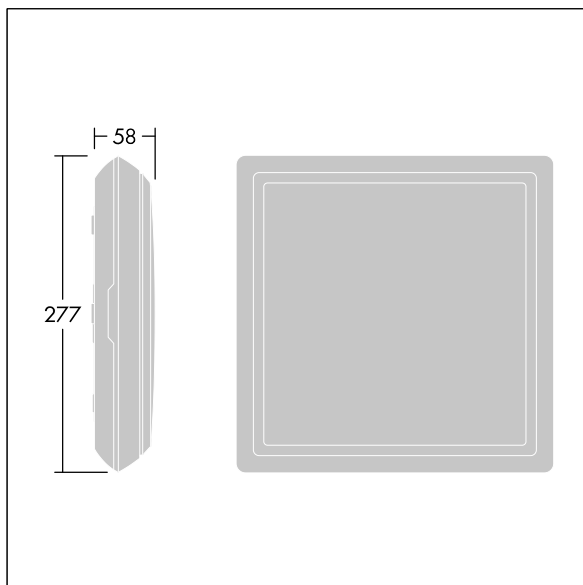

TLG_VYSQ_M_LD1.wmf

This product contains a light source of energy efficiency class C.

All values marked with an * are rated values. Thorn uses tried and tested components from leading suppliers, however there may be isolated instances of technology-related failures of individual LEDs during the rated product lifetime. International standards set the tolerance in initial flux and connected load at $\pm 10\%$. Unless stated otherwise, the values apply to an ambient temperature of 25°C .

Thorn Lighting is constantly developing and improving its products. The right is reserved to change specifications without prior notification or public announcement.
© Thorn Lighting