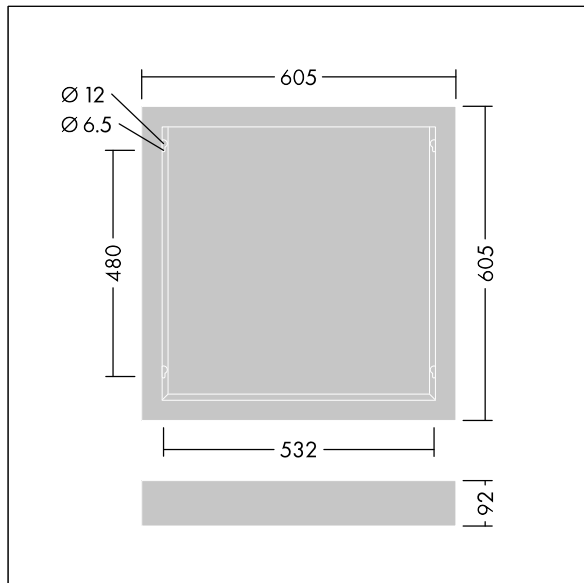

#### Beta 3

Surface mounting kit for 596 x 596mm Beta 3 luminaire.  
Body: white painted steel

For emergency lighting versions this accessory can ONLY be used with variants ending "E3S / E3DS". DO NOT use with any other emergency lighting versions.

Dimensions: 605 x 605 x 92 mm  
Weight: 1.9 kg

TLG\_BET3\_F\_SKIT.jpg

TLG\_BET3\_M\_SKIT600.wmf