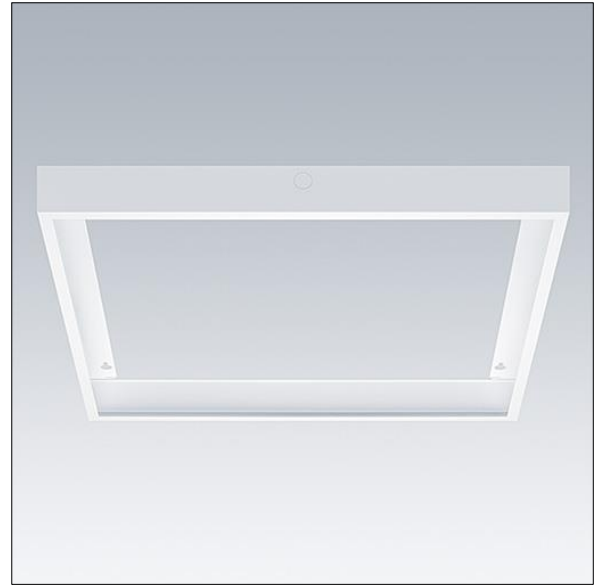

### 96635031 BETA 3 IQ BEAM SURFACE MOUNT KIT Q600

#### Beta 3

Surface mounting kit for 596 x 596mm Beta 3 luminaire.  
Body: white painted steel

For emergency lighting versions this accessory can ONLY be used with variants ending "E3S / E3DS". DO NOT use with any other emergency lighting versions.

Dimensions: 605 x 605 x 92 mm  
Weight: 1.9 kg

TLG\_BET3\_F\_SKIT.jpg

TLG\_BET3\_M\_SKIT600.wmf