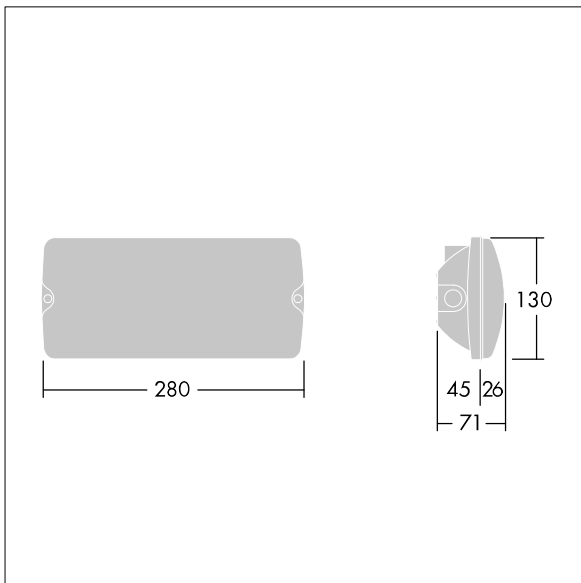

## Voyager Solid

Surface mounted LED emergency lighting luminaire for ceiling and wall. Electronic, fixed output control gear with 3 hour, Self/DALI Addressable test, emergency lighting circuit. Body: small size, white polycarbonate. Cover: transparent polycarbonate. Class II electrical (this product is not earthed), IP65. Internal ISO legends available for 23 m viewing distance (96634866, to be ordered separately).

Dimensions: 280 x 130 x 71 mm

Luminaire input power: 3 W

Weight: 0.6 kg

TLG\_VYSO\_F\_OPS.jpg

TLG\_VYSO\_M\_LDS.wmf

All values marked with an \* are rated values. Thorn uses tried and tested components from leading suppliers, however there may be isolated instances of technology-related failures of individual LEDs during the rated product lifetime. International standards set the tolerance in initial flux and connected load at  $\pm 10\%$ . Unless stated otherwise, the values apply to an ambient temperature of 25°C.