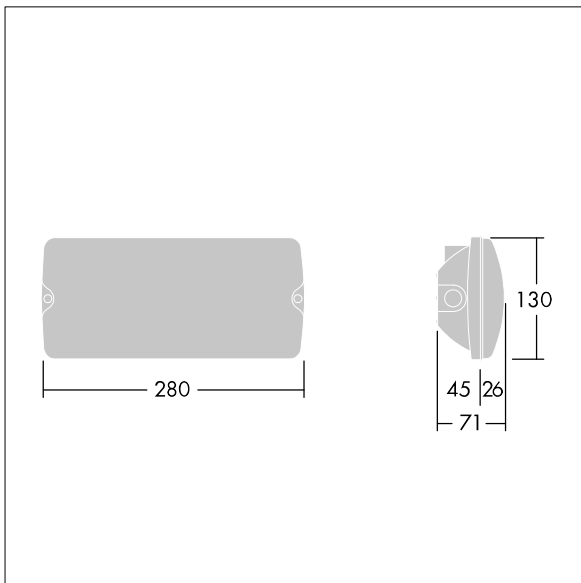

Voyager Solid

96634863 VOYAGER SOLID MS E3-S WH

THORN

IEC EN 60598-1 RG 1	IP65	IK07	CE	T _a 5 40
---------------------------	------	------	----	------------------------

Voyager Solid

Surface mounted LED emergency lighting luminaire for ceiling and wall. Electronic, fixed output control gear Self contained luminaire, manual test (3 hours). Body: small size, white polycarbonate. Cover: transparent polycarbonate. Class II electrical (this product is not earthed), IP65. Internal ISO legends available for 23 m viewing distance (96634866, to be ordered separately).

Dimensions: 280 x 130 x 71 mm

Luminaire input power: 3.1 W

Weight: 0.68 kg

TLG_VYSO_F_OPS.jpg

TLG_VYSO_M_LDS.wmf

All values marked with an * are rated values. Thorn uses tried and tested components from leading suppliers, however there may be isolated instances of technology-related failures of individual LEDs during the rated product lifetime. International standards set the tolerance in initial flux and connected load at $\pm 10\%$. Unless stated otherwise, the values apply to an ambient temperature of 25°C.