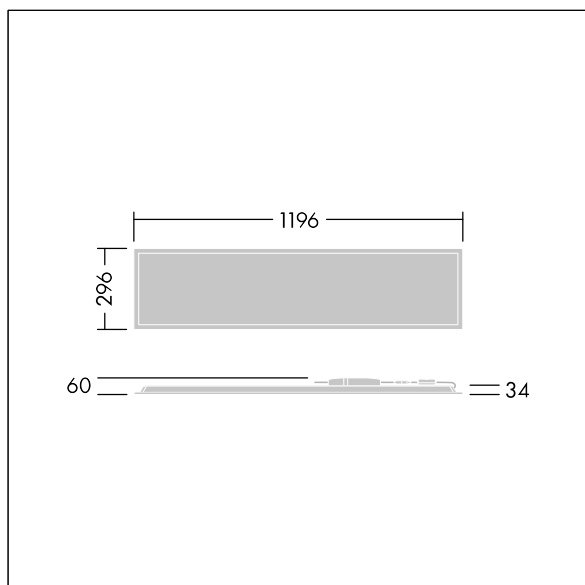

Beta 3

96634514 BETA 3 4100-830 HFIX LRO 3X12

IEC EN 60598-1 RG 0	↓ IP20 ↑ IP44	IK03						650 °C	T _a -20 +40
---------------------------	------------------	------	--	--	--	--	--	--------	---------------------------

Beta 3

A rectangular ceiling recessed LED luminaire. DALI dimmable LED driver. Class II electrical (this product is not earthed), IP44_IP20, Impact strength: IK03. Body: steel sheet, white (close to RAL9016). Diffuser: Opalised PMMA with micro-prismatic foil inlay. Supplied with safety wire. Complete with 3000K LED.

Dimensions: 1196 x 296 x 34 mm
Luminaire input power: 33.6 W
Luminaire luminous flux: 3690 lm
Luminaire efficacy: 110 lm/W
Weight: 2.51 kg

TLG_BET3_F_MRER.jpg

TLG_BET3_M_3X12.wmf

All values marked with an * are rated values. Thorn uses tried and tested components from leading suppliers, however there may be isolated instances of technology-related failures of individual LEDs during the rated product lifetime. International standards set the tolerance in initial flux and connected load at $\pm 10\%$. Unless stated otherwise, the values apply to an ambient temperature of 25°C.