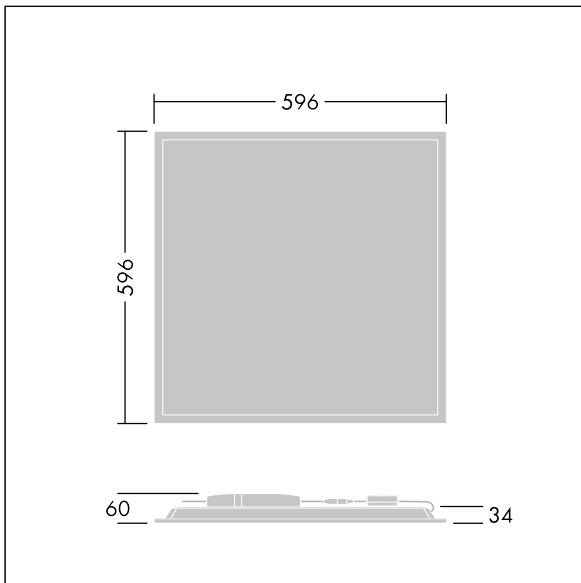

Beta 3

96634500 BETA 3 3200-830 HFIX LRO Q600

IEC EN 60598-1 RG 0	↓ IP20 ↑ IP44	IK03						650 °C	T _a -20 +40
---------------------------	------------------	------	--	--	--	--	--	--------	---------------------------

Beta 3

A square ceiling recessed LED luminaire. DALI dimmable LED driver. Class II electrical (this product is not earthed), IP44_IP20, Impact strength: IK03. Body: steel sheet, white (close to RAL9016). Diffuser: Opalised PMMA with micro-prismatic foil inlay. Supplied with safety wire. Complete with 3000K LED.

Dimensions: 596 x 596 x 34 mm
 Luminaire input power: 26 W
 Luminaire luminous flux: 2880 lm
 Luminaire efficacy: 111 lm/W
 Weight: 2.11 kg

TLG_BET3_F_MREQ.jpg

TLG_BET3_M_Q600.wmf

All values marked with an * are rated values. Thorn uses tried and tested components from leading suppliers, however there may be isolated instances of technology-related failures of individual LEDs during the rated product lifetime. International standards set the tolerance in initial flux and connected load at ±10%. Unless stated otherwise, the values apply to an ambient temperature of 25°C.