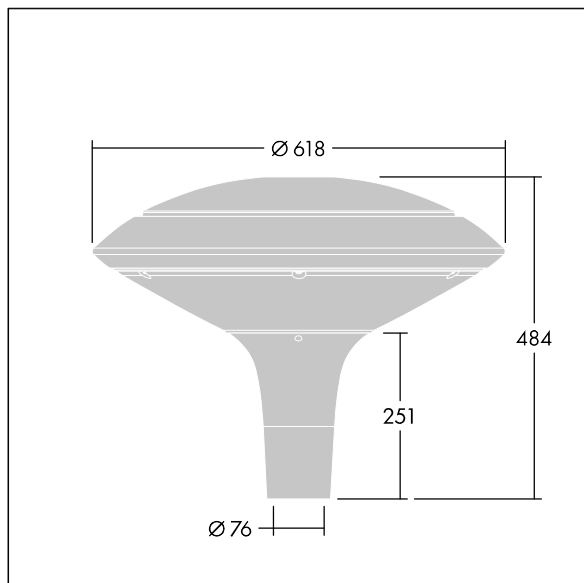

Plurio

THORN

92920898 PLI D 24L70-722-40 R/S T76 CL1 ANT

Plurio

Plurio Indirect: A decorative post-top LED lantern with radially symmetric distribution. LED driver with 24 LEDs driven at 700mA. Class I electrical, IP66, IK08. Base: cast aluminium, powder coated anthracite (close to RAL7043). Canopy: disc shape, aluminium, textured anthracite (close to RAL7043). Diffuser: UV stabilised, clear polycarbonate with anti-glare prisms. Indirect, reflector based optic. Complete with 2200-4000K NightTune LEDs. Post top mounting to Ø76mm column.

Upward lighting emissions below 1%.

Dimensions: Ø618 x 453 mm
Luminaire input power: 51 W
Luminaire luminous flux: 5386 lm
Luminaire efficacy: 106 lm/W
Weight: 7.61 kg
Scx: 0.151 m²

TLG_PLRL_F_IDC_ANT.jpg