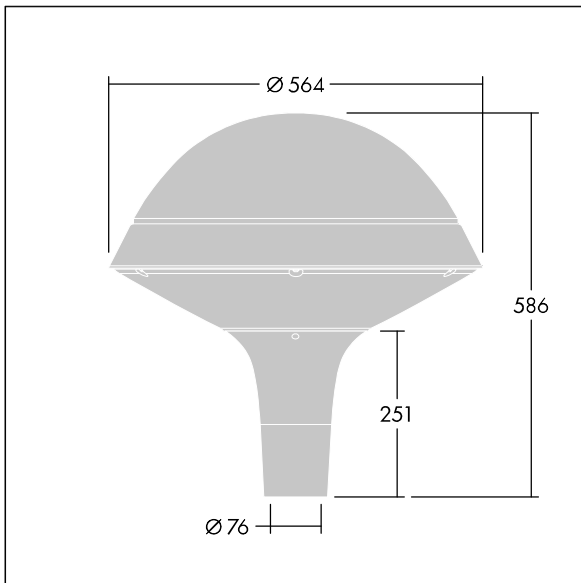

Plurio

THORN

92920896 PLI R 24L70-722-40 R/S T76 CL1 ANT

Plurio

Plurio Indirect: A decorative post-top LED lantern with radially symmetric distribution. LED driver with 24 LEDs driven at 700mA. Class I electrical, IP66, IK08. Base: cast aluminium, powder coated anthracite (close to RAL7043). Canopy: round shape, aluminium, textured anthracite (close to RAL7043). Diffuser: UV stabilised, clear polycarbonate with anti-glare prisms. Indirect, reflector based optic. Complete with 2200-4000K NightTune LEDs. Post top mounting to Ø76mm column.

Upward lighting emissions below 1%.

Dimensions: Ø564 x 555 mm
Luminaire input power: 51 W
Luminaire luminous flux: 5386 lm
Luminaire efficacy: 106 lm/W
Weight: 9.11 kg
Scx: 0.191 m²

TLG_PLRL_F_IRC_ANT.jpg