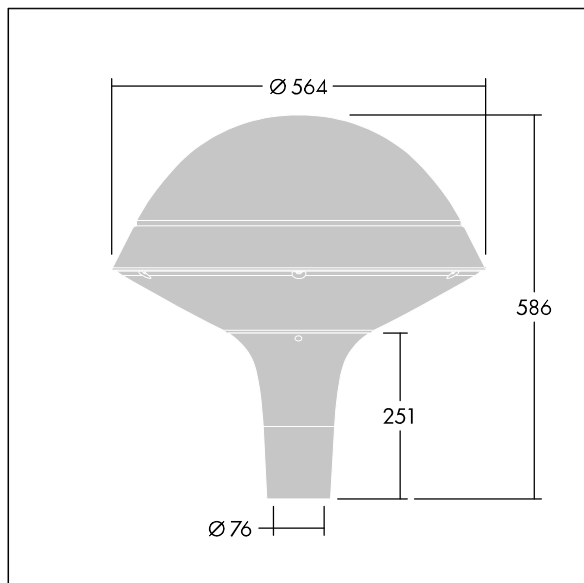

Plurio

THORN

92920881 PLI R 24L50-722-40 R/S T76 CL1 ANT

Plurio

Plurio Indirect: A decorative post-top LED lantern with radially symmetric distribution. LED driver with 24 LEDs driven at 500mA. Class I electrical, IP66, IK08. Base: cast aluminium, powder coated anthracite (close to RAL7043). Canopy: round shape, aluminium, textured anthracite (close to RAL7043). Diffuser: UV stabilised, clear polycarbonate with anti-glare prisms. Indirect, reflector based optic. Complete with 2200-4000K NightTune LEDs. Post top mounting to Ø76mm column.

Upward lighting emissions below 1%.

Dimensions: Ø564 x 555 mm
Luminaire input power: 36 W
Luminaire luminous flux: 3932 lm
Luminaire efficacy: 109 lm/W
Weight: 9.11 kg
Scx: 0.191 m²

TLG_PLRL_F_IRC_ANT.jpg