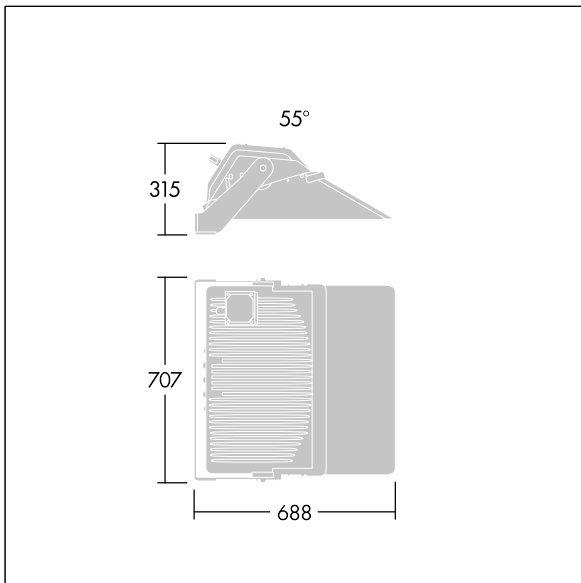

Champion

THORN

92917406 CHAMPION 264L-740 V1 VSP ANT

Champion

A high performance LED floodlight with 55° asymmetrical light distribution from 264 LEDs. External control gear, to be ordered separately. Class I electrical, IP66, Impact strength: IK08. Body: die-cast aluminium, powder coated textured anthracite (close to RAL7043). Enclosure: 4mm thick, toughened flat glass. Visor: Matt (powder coated, anthracite). Luminaire fixed by single bolt through Ø22mm central hole, or twin bolts through Ø15mm holes at 200mm centres. Aiming via simple aiming device (to be ordered separately). Ideal for sports fields and stadium or area lighting. Low flicker operation (<1%) suitable for HDTV broadcasting. Complete with 4000K LED with Colour Rendering Index min.: 70.

Dimensions: 688 x 707 x 315 mm

Weight: 22.4 kg

Scx: 0.196 m²

TLG_CHPL_F_PERS.jpg

TLG_CHPL_M_LD1.wmf

This product contains a light source of energy efficiency class D.

All values marked with an * are rated values. Thorn uses tried and tested components from leading suppliers, however there may be isolated instances of technology-related failures of individual LEDs during the rated product lifetime. International standards set the tolerance in initial flux and connected load at ±10%. Unless stated otherwise, the values apply to an ambient temperature of 25°C.