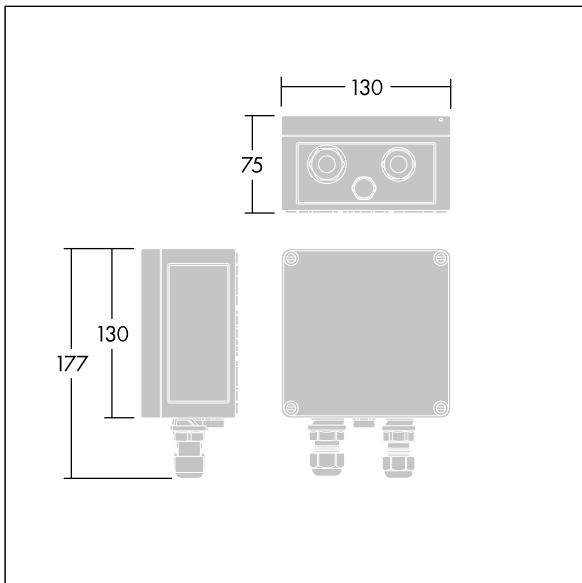

Contrast

96633487 CONT3 4L WHITE-BU CBOX GB HFX 6K

ISO 9223 C5	IP66	IK08				T _a -20 +35
----------------	------	------	--	--	--	---------------------------

Contrast

Connection box for 3 to 5 white or blue small Contrast, including DALI driver driver. Surge protection 6kV.

TLG_RAZA_F_S_BOX.jpg

TLG_CBOX_M_130X75.wmf