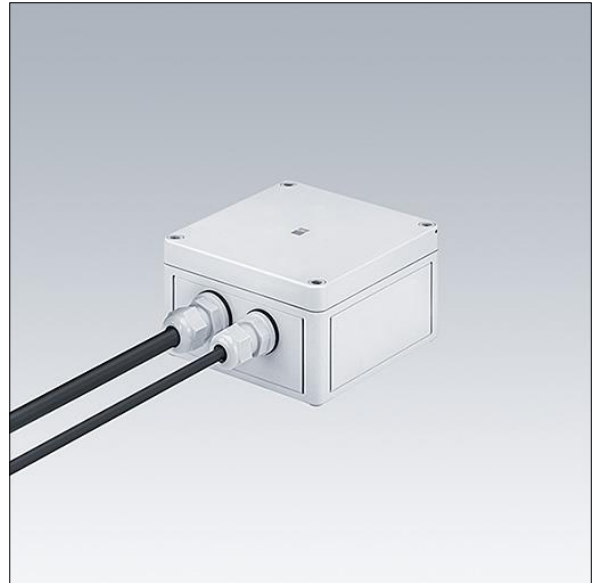

Contrast

96633487 CONT3 4L WHITE-BU CBOX GB HFX 6K

ISO 9223 C5	IP66	IK08				T _a -20 +35
----------------	------	------	--	--	--	---------------------------

Contrast

Connection box for 3 to 5 white or blue small Contrast, including DALI driver driver. Surge protection 6kV.