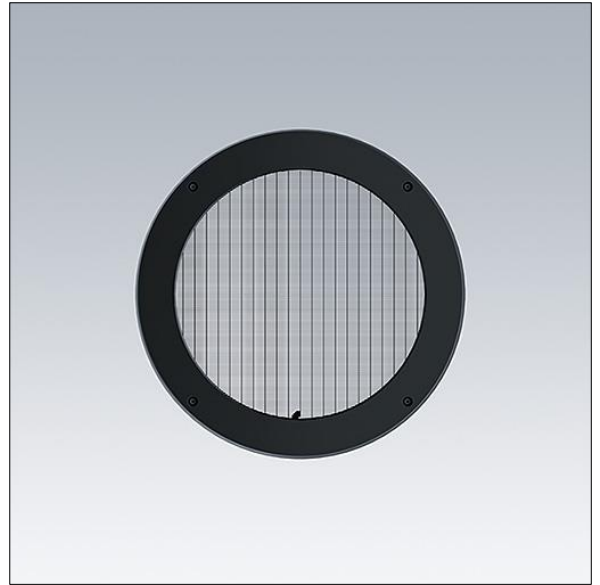

Contrast

96633481 CONT3 36/52L LOUVER BK

ISO 9223
C5

Contrast

Louvre mounted on a rotative ring for precise glare control. To be mounted directly on the front of a large Contrast luminaire. Best resistance against corrosion. Compatible with seaside installation.

TLG_CON3_F_M_ACCESS_LOUVRE.jpg

TLG_CONL_M_36-52LHF.wmf