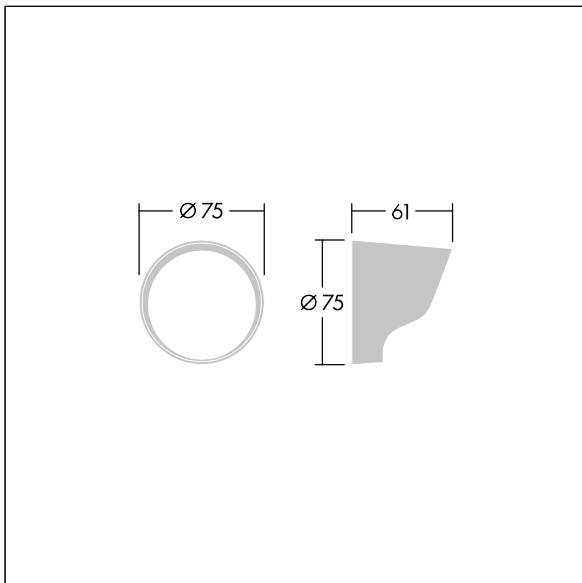

TLG_CONL_M_4LVS.wmf