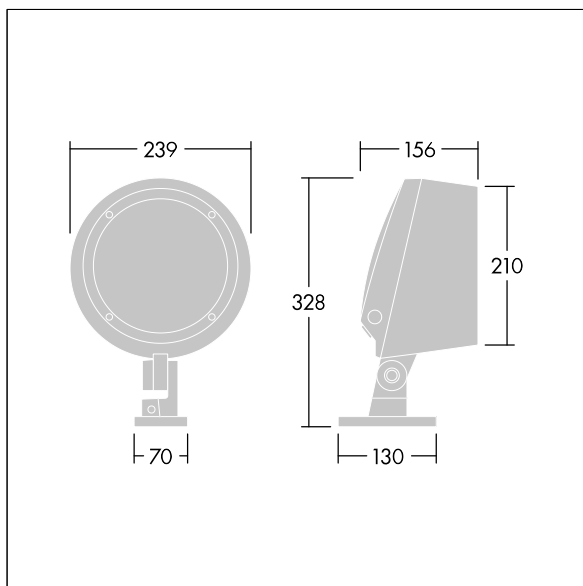

TLG_CONL_M_12L.wmf

This product contains a light source of energy efficiency class D.