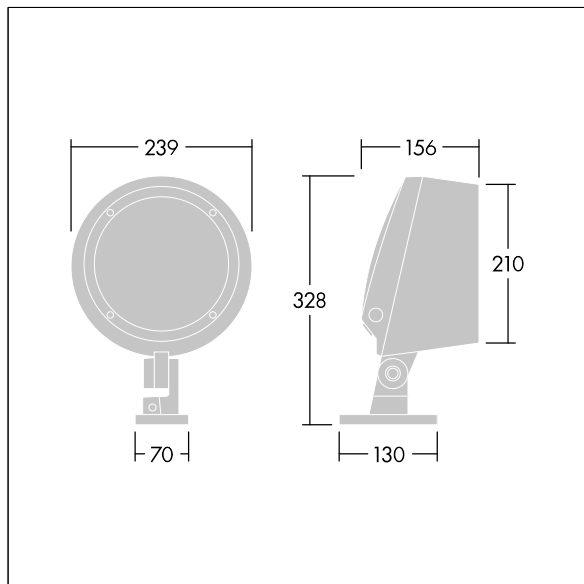

TLG_CONL_M_12L.wmf

This product contains a light source of energy efficiency class E.