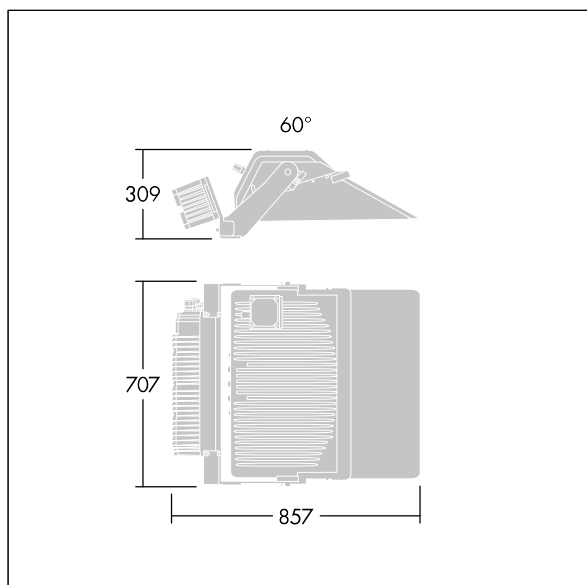

### Champion

A bracket made of 2 parts for each side of the gearbox, allows the gearbox to be fixed on the stirrup of the Champion floodlight.

TLG\_CHPL\_F\_PERS\_DRIVER\_STIRRUP.jpg

TLG\_CHPL\_M\_LD7.wmf