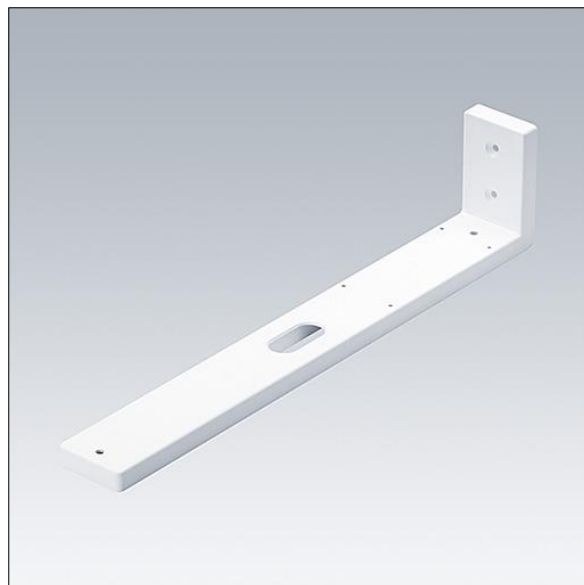

## Voyager Blade 2

96633309 VOYAGER BLADE 2 MS90° WH

THORN

### Voyager Blade 2

Surface-mount bracket in white (RAL 9016) finish, for mounting the VOYAGER BLADE 2 at right-angles to the wall.

TLG\_VYB2\_F\_MS90.jpg