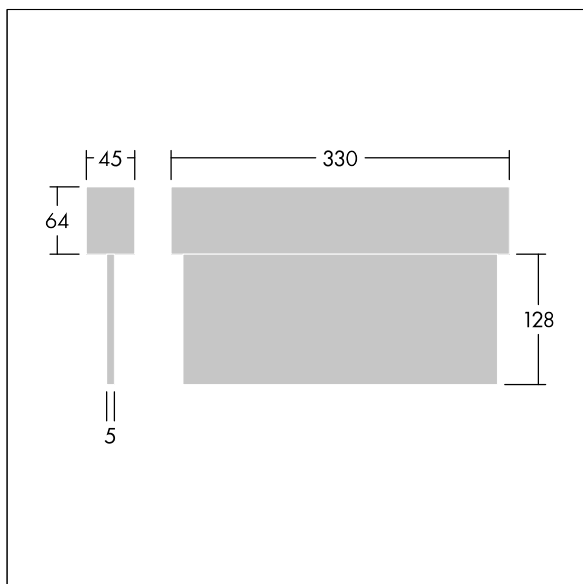

TLG_VOB2_M_HSURS.wmf

All values marked with an * are rated values. Unless stated otherwise, the values apply to an ambient temperature of 25°C.

Thorn Lighting is constantly developing and improving its products. The right is reserved to change specifications without prior notification or public announcement.
© Thorn Lighting