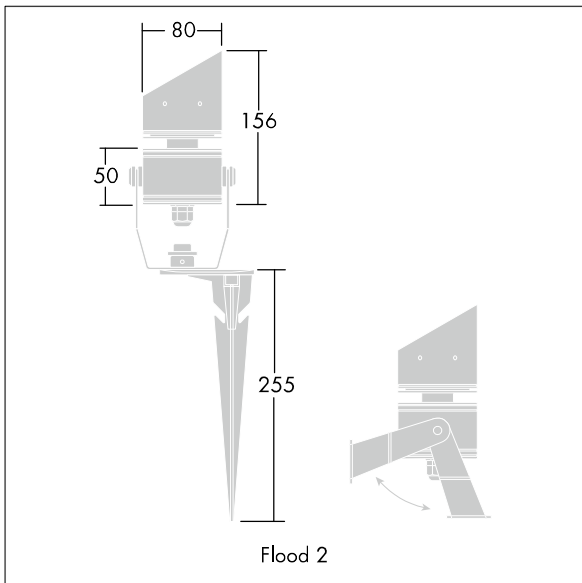

### D-CO LED Floodlights

A large size, floodlight with 6 x 1.2W white LEDs for indoor or outdoor applications. Body in aluminium, finished in grey. Front glass toughened, stirrup or spike mounted. Complete with 5m cable.

Dimensions: Ø80 x 156 mm  
 Luminaire input power: 10.7 W  
 Weight: 0.9 kg

TLG\_DCOL\_F\_LEDFLD26X1ANGL.jpg

TLG\_DCOL\_M\_ODFLOOD2.wmf

This product contains a light source of energy efficiency class E.

All values marked with an \* are rated values. Thorn uses tried and tested components from leading suppliers, however there may be isolated instances of technology-related failures of individual LEDs during the rated product lifetime. International standards set the tolerance in initial flux and connected load at ±10%. Unless stated otherwise, the values apply to an ambient temperature of 25°C.