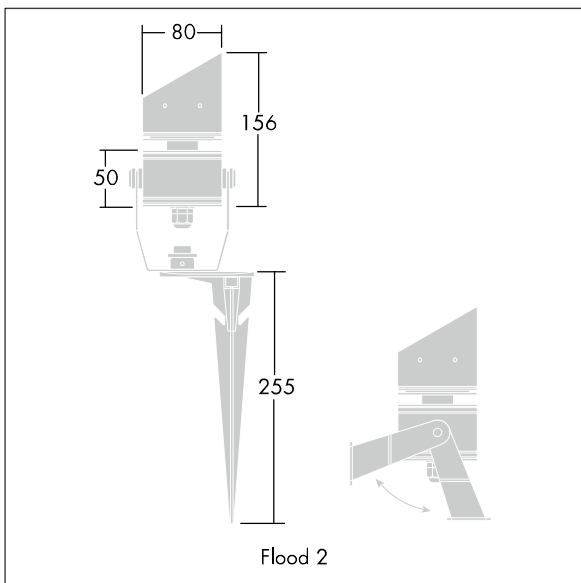

### D-CO LED Floodlights

A large size, floodlight with 6 x 1.2W white LEDs for indoor or outdoor applications. Body in aluminium, finished in grey. Front glass toughened, stirrup or spike mounted. Complete with 5m cable.

Dimensions: Ø80 x 156 mm  
 Luminaire input power: 10.7 W  
 Weight: 0.9 kg

TLG\_DCOL\_F\_LEDFLD26X1ANGL.jpg

TLG\_DCOL\_M\_ODFLOOD2.wmf

This product contains a light source of energy efficiency class E.

All values marked with an \* are rated values. Thorn uses tried and tested components from leading suppliers, however there may be isolated instances of technology-related failures of individual LEDs during the rated product lifetime. International standards set the tolerance in initial flux and connected load at ±10%. Unless stated otherwise, the values apply to an ambient temperature of 25°C.