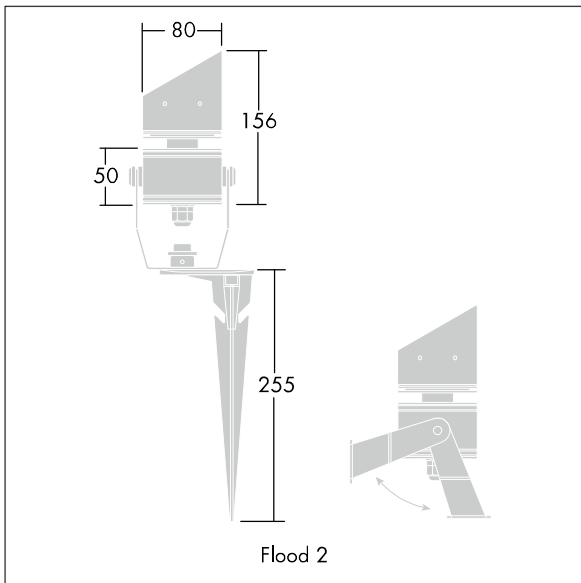

D-CO LED Floodlights

96633101 D-CO FLOOD2 80 6L50 830 NB

D-CO LED Floodlights

A large size, floodlight with 6 x 1.2W warm white LEDs for indoor or outdoor applications. Body in aluminium, finished in grey. Front glass toughened, stirrup or spike mounted. Complete with 5m cable. Complete with 3000K LED

Dimensions: Ø80 x 156 mm
 Luminaire input power: 10.7 W
 Weight: 0.9 kg

TLG_DCOL_F_LEDFLD26X1ANGL.jpg

TLG_DCOL_M_ODFLOOD2.wmf

This product contains a light source of energy efficiency class F.

All values marked with an * are rated values. Thorn uses tried and tested components from leading suppliers, however there may be isolated instances of technology-related failures of individual LEDs during the rated product lifetime. International standards set the tolerance in initial flux and connected load at ±10%. Unless stated otherwise, the values apply to an ambient temperature of 25°C.