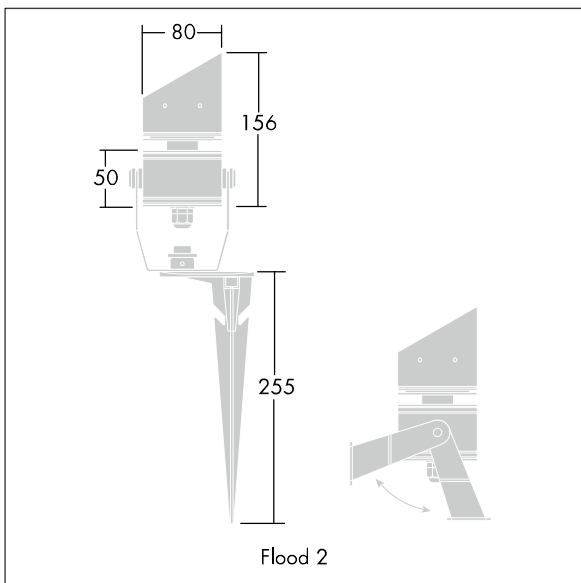

## D-CO LED Floodlights

96633101 D-CO FLOOD2 80 6L50 830 NB

### D-CO LED Floodlights

A large size, floodlight with 6 x 1.2W warm white LEDs for indoor or outdoor applications. Body in aluminium, finished in grey. Front glass toughened, stirrup or spike mounted. Complete with 5m cable. Complete with 3000K LED

Dimensions: Ø80 x 156 mm  
 Luminaire input power: 10.7 W  
 Weight: 0.9 kg

TLG\_DCOL\_F\_LEDFLD26X1ANGL.jpg

TLG\_DCOL\_M\_ODFLOOD2.wmf

This product contains a light source of energy efficiency class F.

All values marked with an \* are rated values. Thorn uses tried and tested components from leading suppliers, however there may be isolated instances of technology-related failures of individual LEDs during the rated product lifetime. International standards set the tolerance in initial flux and connected load at ±10%. Unless stated otherwise, the values apply to an ambient temperature of 25°C.