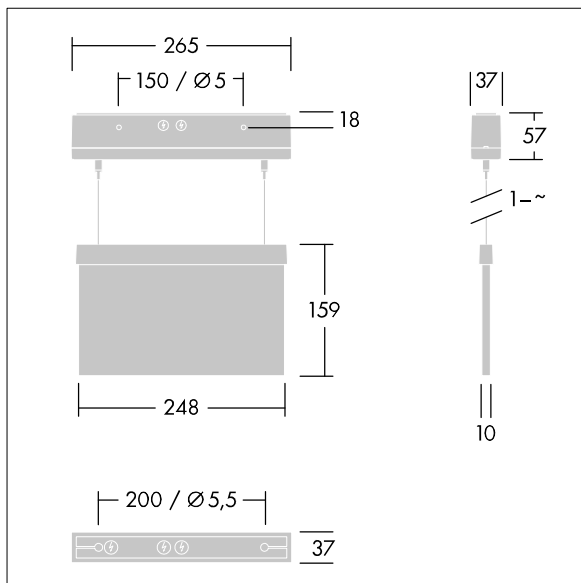

Voyager Style

THORN

96632902 VOYAGER STYLE 115 P MS-WF15 ECP SM-S WH

IP40 IK03  T_{a-10}
 $+40$

Voyager Style

Ultra slim LED escape sign luminaire for suspended, wall or ceiling mounting; recessed ceiling mounting possible with optional recessed ceiling frame; Luminaire for central emergency light supply, for single luminaire monitoring via Powerline, settable emergency light level; ; housing made of polycarbonate ; luminaire easy to install; Quick fit terminal block, through wiring possible up to 2,5 mm²; supplied with a set of ISO 7010 mountable direction signs (left, right, up, down and blank) for viewing from a maximum distance of 23 m; mounting of signs with discrete mounting pins; zero maintenance thanks to LED technology; service life of 50,000 h at constant luminous flux; uniform backlighting of pictogram; luminance > 500 cd/m² in the white region; Power supply: 220/240 V AC; Luminaire input power: 2.7 W; degree of protection: IP40, class of protection: Class II electrical (this product is not earthed); Impact strength: Impact strength: IK03; Dimensions: 265 x 37 x 57 mm; weight: 0.79 kg

TLG_VYST_F_115MSWF.jpg

TLG_VYST_M_115MC.wmf

All values marked with an * are rated values. Unless stated otherwise, the values apply to an ambient temperature of 25°C.

Thorn Lighting is constantly developing and improving its products. The right is reserved to change specifications without prior notification or public announcement.
© Thorn Lighting