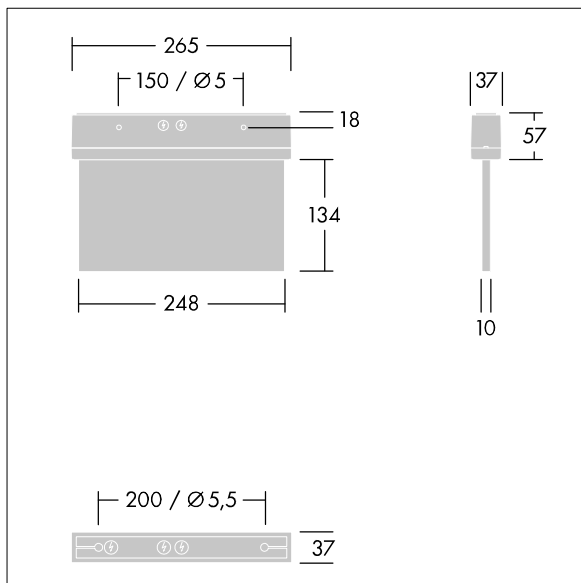

Voyager Style

THORN

96632901 VOYAGER STYLE 115 P MS ECP SM-S WH

IP43 IK03  T_a-10
+40

Voyager Style

Ultra slim LED escape sign luminaire for surface mounted, wall or ceiling mounting; recessed ceiling mounting possible with optional recessed ceiling frame; Luminaire for central emergency light supply, for single luminaire monitoring via Powerline, settable emergency light level; ; housing made of polycarbonate ; luminaire easy to install; Quick fit terminal block, through wiring possible up to 2,5 mm²; supplied with a set of ISO 7010 mountable direction signs (left, right, up, down and blank) for viewing from a maximum distance of 23 m; mounting of signs with discrete mounting pins; zero maintenance thanks to LED technology; service life of 50,000 h at constant luminous flux; uniform backlighting of pictogram; luminance > 500 cd/m² in the white region; Power supply: 220/240 V AC; Luminaire input power: 2.7 W; degree of protection: IP43, class of protection: Class II electrical (this product is not earthed); Impact strength: Impact strength: IK03; Dimensions: 265 x 37 x 191 mm; weight: 0.75 kg

TLG_VYST_F_115MS.jpg

TLG_VYST_M_115MFS.wmf

All values marked with an * are rated values. Unless stated otherwise, the values apply to an ambient temperature of 25°C.

Thorn Lighting is constantly developing and improving its products. The right is reserved to change specifications without prior notification or public announcement.
© Thorn Lighting