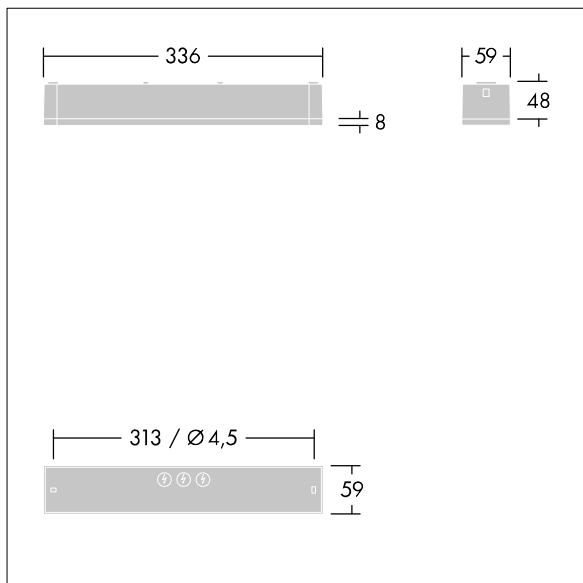

TLG_VOYO_M_ANTMS.wmf

All values marked with an * are rated values. Thorn uses tried and tested components from leading suppliers, however there may be isolated instances of technology-related failures of individual LEDs during the rated product lifetime. International standards set the tolerance in initial flux and connected load at $\pm 10\%$. Unless stated otherwise, the values apply to an ambient temperature of 25°C.

Thorn Lighting is constantly developing and improving its products. The right is reserved to change specifications without prior notification or public announcement.
© Thorn Lighting