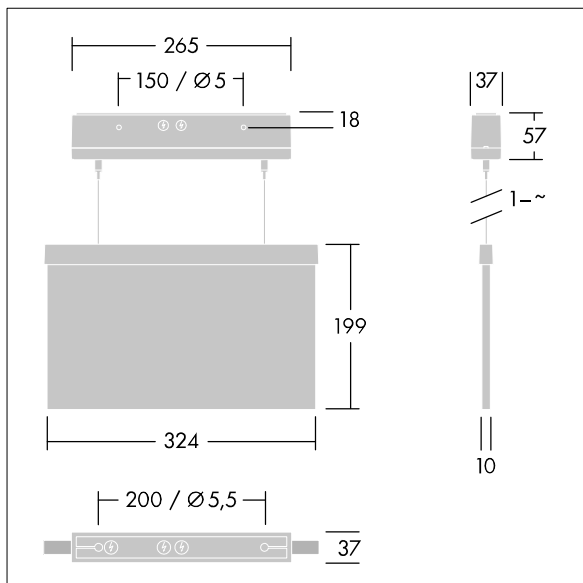

Voyager Style

THORN

96632899 VOYAGER STYLE 150 P MS-WF15 ECD SM-S WH

IP40 IK03  T_{a-10}
 $+40$

Voyager Style

Ultra slim LED escape sign luminaire for suspended, wall or ceiling mounting; recessed ceiling mounting possible with optional recessed ceiling frame; Luminaire for central emergency light supply, for single luminaire monitoring via DALI (DALI-2 certified), settable emergency light level; ; housing made of polycarbonate ; luminaire easy to install; Quick fit terminal block, through wiring possible up to 2,5 mm²; supplied with a set of ISO 7010 mountable direction signs (left, right, up, down and blank) for viewing from a maximum distance of 30 m; mounting of signs with discrete mounting pins; zero maintenance thanks to LED technology; service life of 50,000 h at constant luminous flux; uniform backlighting of pictogram; luminance > 500 cd/m² in the white region; Power supply: 220/240 V AC; Luminaire input power: 3.3 W; degree of protection: IP40, class of protection: Class II electrical (this product is not earthed); Impact strength: Impact strength: IK03; Dimensions: 265 x 37 x 57 mm; weight: 1.15 kg

TLG_VYST_F_150MSWF.jpg

TLG_VYST_M_150MC.wmf

All values marked with an * are rated values. Unless stated otherwise, the values apply to an ambient temperature of 25°C.

Thorn Lighting is constantly developing and improving its products. The right is reserved to change specifications without prior notification or public announcement.
© Thorn Lighting