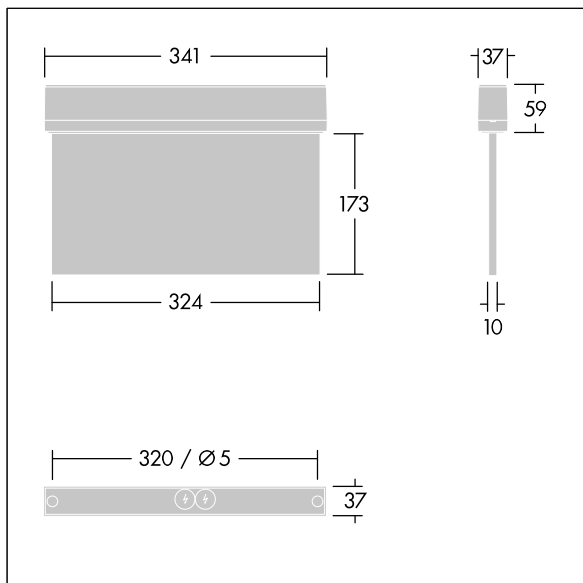

TLG_VYST_M_150MS.wmf

All values marked with an * are rated values. Unless stated otherwise, the values apply to an ambient temperature of 25°C.

Thorn Lighting is constantly developing and improving its products. The right is reserved to change specifications without prior notification or public announcement.
© Thorn Lighting