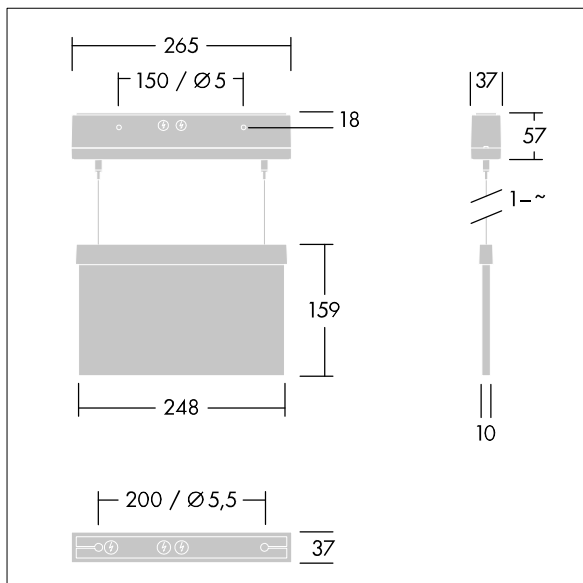

Voyager Style

THORN

96632897 VOYAGER STYLE 115 P MS-WF15 ECD SM-S WH

IP40 IK03  T_{a-10}
 $+40$

Voyager Style

Ultra slim LED escape sign luminaire for suspended, wall or ceiling mounting; recessed ceiling mounting possible with optional recessed ceiling frame; Luminaire for central emergency light supply, for single luminaire monitoring via DALI (DALI-2 certified), settable emergency light level; ; housing made of polycarbonate ; luminaire easy to install; Quick fit terminal block, through wiring possible up to 2,5 mm²; supplied with a set of ISO 7010 mountable direction signs (left, right, up, down and blank) for viewing from a maximum distance of 23 m; mounting of signs with discrete mounting pins; zero maintenance thanks to LED technology; service life of 50,000 h at constant luminous flux; uniform backlighting of pictogram; luminance > 500 cd/m² in the white region; Power supply: 220/240 V AC; Luminaire input power: 2.8 W; degree of protection: IP40, class of protection: Class II electrical (this product is not earthed); Impact strength: Impact strength: IK03; Dimensions: 265 x 37 x 57 mm; weight: 0.79 kg

TLG_VYST_F_115MSWF.jpg

TLG_VYST_M_115MC.wmf

All values marked with an * are rated values. Unless stated otherwise, the values apply to an ambient temperature of 25°C.

Thorn Lighting is constantly developing and improving its products. The right is reserved to change specifications without prior notification or public announcement.
© Thorn Lighting