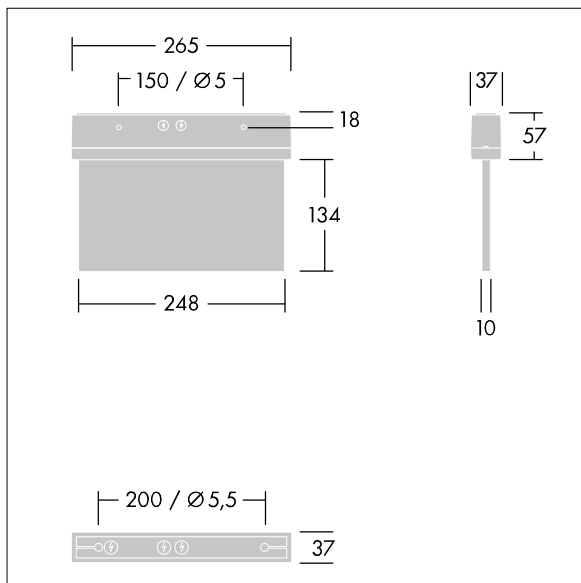

TLG_VYST_M_115MFS.wmf