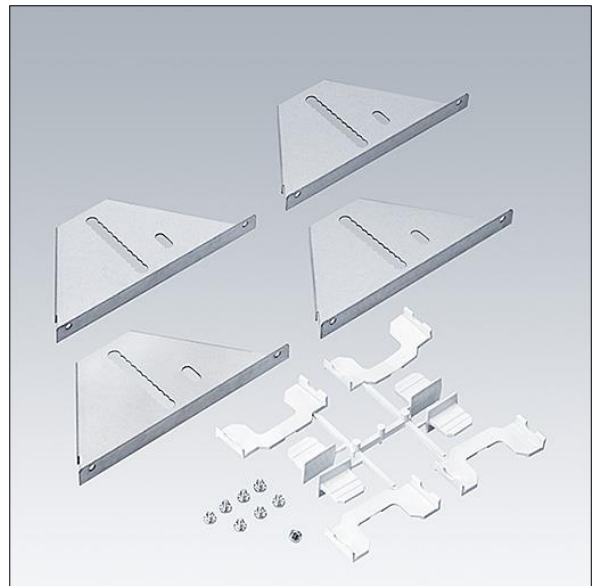

## 96633271 OP2 CONCEALED CEILING MTG KIT PULL UP

THORN

### Omega Pro 2

Installation kit (x4) consisting of brackets and push through wedges which can be height adjusted to ensure flush position of the luminaire with the ceiling structure. For ceiling compatibility and flex range, please see installation leaflet.