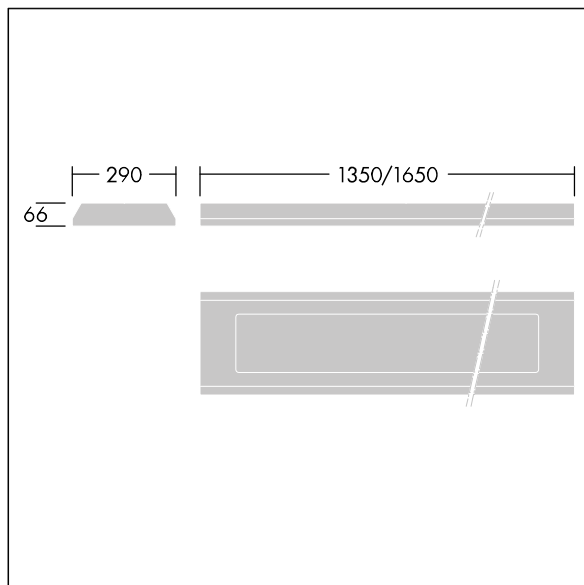

96633069 DUROLIGHT-S 4100-840 HF E3 L1350

IP65	IK10					850°C		T _a -25 +50
------	------	--	--	--	--	-------	--	---------------------------

Durolight

Anti-vandal Surface mounted LED luminaire. Electronic, fixed output control gear with 3 hour, manual test, emergency lighting circuit. IP65, IK10, Class I electrical. Body: 2mm steel sheet painted white (close to RAL9016). Gasket: non-ageing polyurethane foam. Diffuser: 3mm thick polycarbonate with outstanding impact resistance, connected and secured with tamper-resistant stainless steel twin hole screws to the body. Complete with 4000K LED

Dimensions: 1350 x 290 x 66 mm
 Luminaire input power: 38 W
 Luminaire luminous flux: 4100 lm
 Luminaire efficacy: 108 lm/W
 Weight: 15 kg

TLG_DURO_F_MCE.jpg

TLG_DURO_M_LDS.wmf

This product contains a light source of energy efficiency class C.