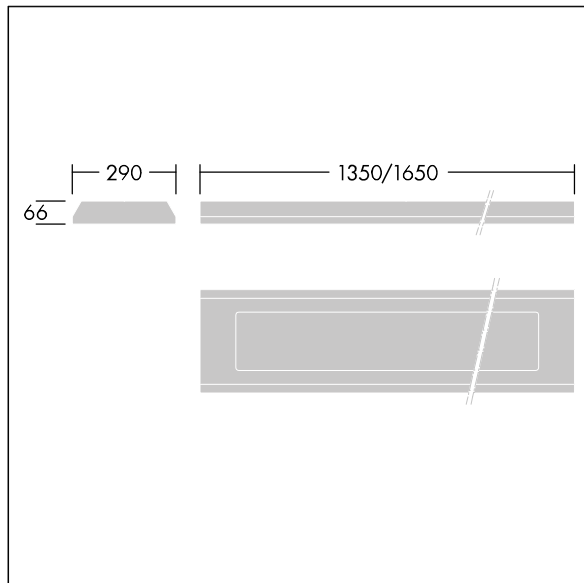

96633069 DUROLIGHT-S 4100-840 HF E3 L1350

IP65	IK10					850°C		T _a -25 +50
------	------	--	--	--	--	-------	--	---------------------------

Durolight

Anti-vandal Surface mounted LED luminaire. Electronic, fixed output control gear with 3 hour, manual test, emergency lighting circuit. IP65, IK10, Class I electrical. Body: 2mm steel sheet painted white (close to RAL9016). Gasket: non-ageing polyurethane foam. Diffuser: 3mm thick polycarbonate with outstanding impact resistance, connected and secured with tamper-resistant stainless steel twin hole screws to the body. Complete with 4000K LED

Dimensions: 1350 x 290 x 66 mm
 Luminaire input power: 38 W
 Luminaire luminous flux: 4100 lm
 Luminaire efficacy: 108 lm/W
 Weight: 15 kg

TLG_DURO_F_MCE.jpg

TLG_DURO_M_LDS.wmf

This product contains a light source of energy efficiency class C.