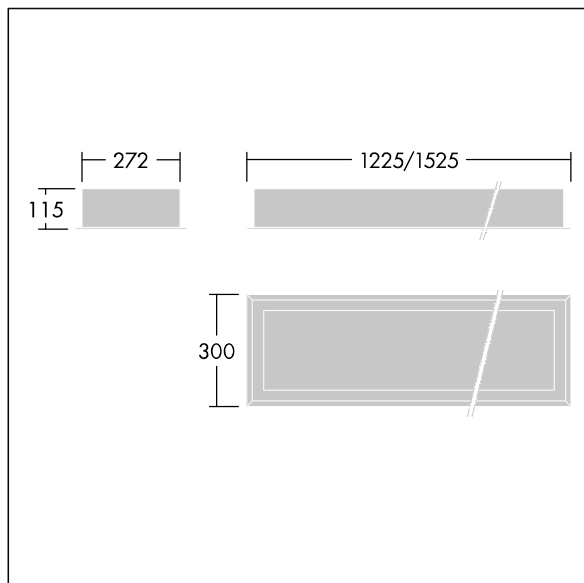

96633053 DUROLIGHT-R 4300-840 HFIX L1250

IP65	IK10					850°C		170Nm	T _a -25 +50
------	------	--	--	--	--	-------	--	-------	---------------------------

Durolight

Anti-vandal Recessed LED luminaire. Electronic, DALI dimmable control gear. IP65, IK10, Class I electrical. Body: 2mm steel sheet painted white (close to RAL9016). Gasket: non-ageing polyurethane foam. Diffuser: 3mm thick polycarbonate with outstanding impact resistance, connected and secured with tamper-resistant stainless steel twin hole screws to the body. Complete with 4000K LED

Dimensions: 1225 x 300 x 115 mm
 Luminaire input power: 38 W
 Luminaire luminous flux: 4253 lm
 Luminaire efficacy: 112 lm/W
 Weight: 14 kg

TLG_DURO_F_MRE.jpg

TLG_DURO_M_LDR.wmf

This product contains a light source of energy efficiency class C.