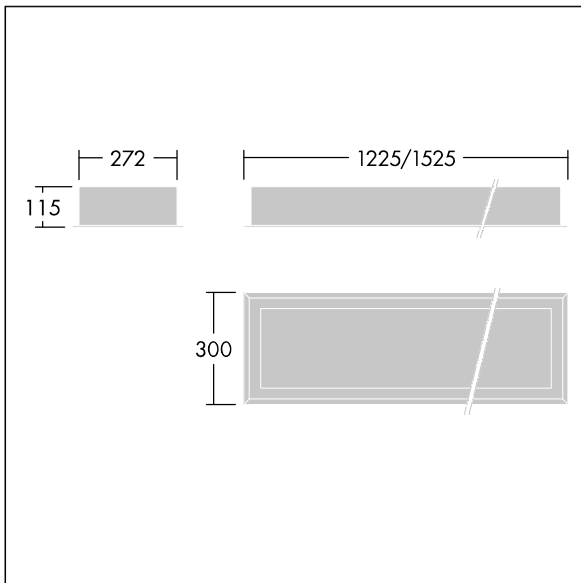

96633052 DUROLIGHT-R 5100-830 HF L1550

IP65	IK10					850°C		170Nm	T _a -25 +50
------	------	--	--	--	--	-------	--	-------	---------------------------

Durolight

Anti-vandal Recessed LED luminaire. Electronic, fixed output control gear. IP65, IK10, Class I electrical. Body: 2mm steel sheet painted white (close to RAL9016). Gasket: non-ageing polyurethane foam. Diffuser: 3mm thick polycarbonate with outstanding impact resistance, connected and secured with tamper-resistant stainless steel twin hole screws to the body. Complete with 3000K LED

Dimensions: 1525 x 300 x 115 mm
 Luminaire input power: 46.2 W
 Luminaire luminous flux: 5060 lm
 Luminaire efficacy: 110 lm/W
 Weight: 17 kg

TLG_DURO_F_MRE.jpg

TLG_DURO_M_LDR.wmf

This product contains a light source of energy efficiency class C.