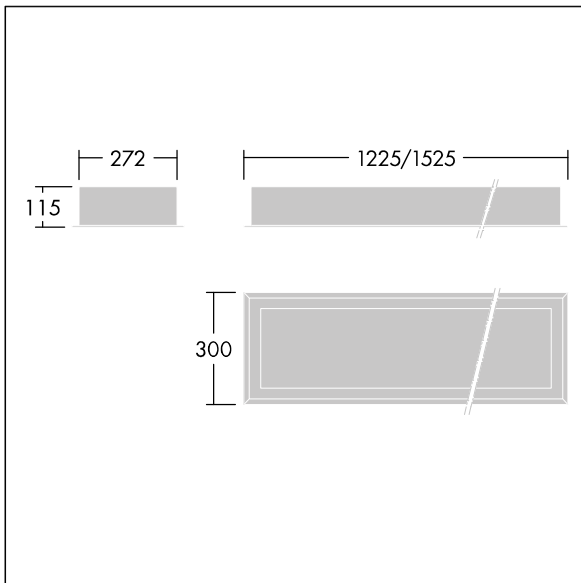

## 96633052 DUROLIGHT-R 5100-830 HF L1550

IP65	IK10					850°C		170Nm	T <sub>a</sub> -25 +50
------	------	--	--	--	--	-------	--	-------	---------------------------

### Durolight

Anti-vandal Recessed LED luminaire. Electronic, fixed output control gear. IP65, IK10, Class I electrical. Body: 2mm steel sheet painted white (close to RAL9016). Gasket: non-ageing polyurethane foam. Diffuser: 3mm thick polycarbonate with outstanding impact resistance, connected and secured with tamper-resistant stainless steel twin hole screws to the body. Complete with 3000K LED

Dimensions: 1525 x 300 x 115 mm  
 Luminaire input power: 46.2 W  
 Luminaire luminous flux: 5060 lm  
 Luminaire efficacy: 110 lm/W  
 Weight: 17 kg

TLG\_DURO\_F\_MRE.jpg

TLG\_DURO\_M\_LDR.wmf

This product contains a light source of energy efficiency class C.