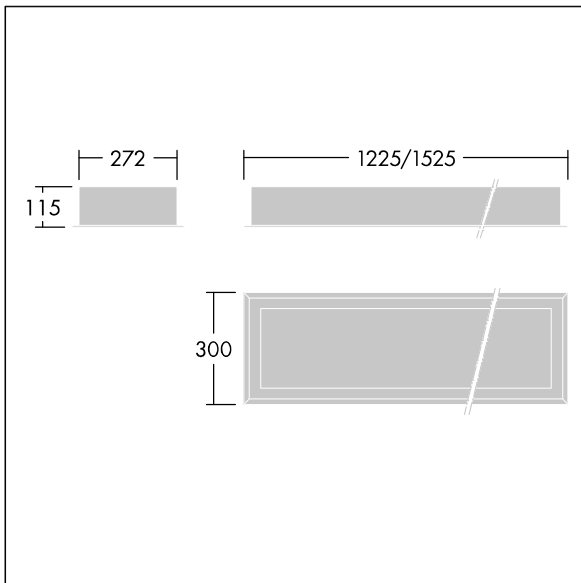

## 96633051 DUROLIGHT-R 4100-830 HF L1250

IP65	IK10					850°C		T <sub>a</sub> -25 +50
------	------	--	--	--	--	-------	--	---------------------------

### Durolight

Anti-vandal Recessed LED luminaire. Electronic, fixed output control gear. IP65, IK10, Class I electrical. Body: 2mm steel sheet painted white (close to RAL9016). Gasket: non-ageing polyurethane foam. Diffuser: 3mm thick polycarbonate with outstanding impact resistance, connected and secured with tamper-resistant stainless steel twin hole screws to the body. Complete with 3000K LED

Dimensions: 1225 x 300 x 115 mm  
 Luminaire input power: 37.6 W  
 Luminaire luminous flux: 4081 lm  
 Luminaire efficacy: 109 lm/W  
 Weight: 14 kg

TLG\_DURO\_F\_MRE.jpg

TLG\_DURO\_M\_LDR.wmf

This product contains a light source of energy efficiency class C.