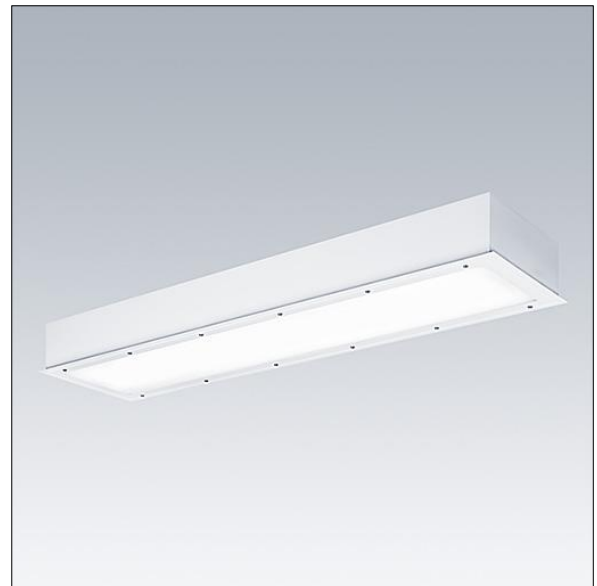

## 96633051 DUROLIGHT-R 4100-830 HF L1250

IP65	IK10					850°C		T <sub>a</sub> -25 +50
------	------	--	--	--	--	-------	--	---------------------------

### Durolight

Anti-vandal Recessed LED luminaire. Electronic, fixed output control gear. IP65, IK10, Class I electrical. Body: 2mm steel sheet painted white (close to RAL9016). Gasket: non-ageing polyurethane foam. Diffuser: 3mm thick polycarbonate with outstanding impact resistance, connected and secured with tamper-resistant stainless steel twin hole screws to the body. Complete with 3000K LED

Dimensions: 1225 x 300 x 115 mm  
 Luminaire input power: 37.6 W  
 Luminaire luminous flux: 4081 lm  
 Luminaire efficacy: 109 lm/W  
 Weight: 14 kg

TLG\_DURO\_F\_MRE.jpg

TLG\_DURO\_M\_LDR.wmf

This product contains a light source of energy efficiency class C.