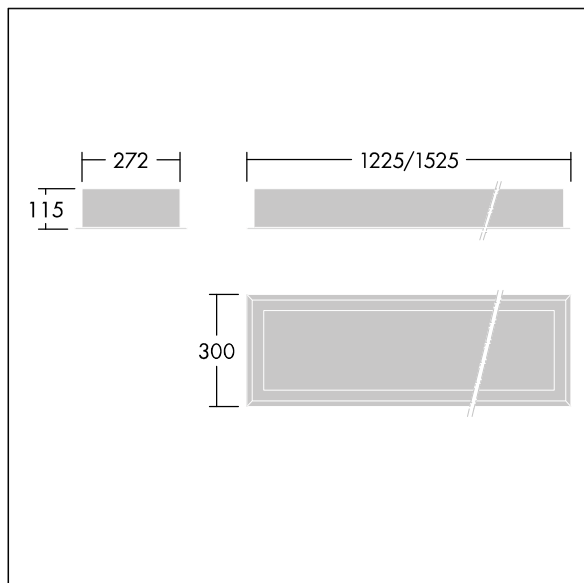

96633051 DUROLIGHT-R 4100-830 HF L1250

IP65	IK10					850°C		T _a -25 +50
------	------	--	--	--	--	-------	--	---------------------------

Durolight

Anti-vandal Recessed LED luminaire. Electronic, fixed output control gear. IP65, IK10, Class I electrical. Body: 2mm steel sheet painted white (close to RAL9016). Gasket: non-ageing polyurethane foam. Diffuser: 3mm thick polycarbonate with outstanding impact resistance, connected and secured with tamper-resistant stainless steel twin hole screws to the body. Complete with 3000K LED

Dimensions: 1225 x 300 x 115 mm
 Luminaire input power: 37.6 W
 Luminaire luminous flux: 4081 lm
 Luminaire efficacy: 109 lm/W
 Weight: 14 kg

TLG_DURO_F_MRE.jpg

TLG_DURO_M_LDR.wmf

This product contains a light source of energy efficiency class C.