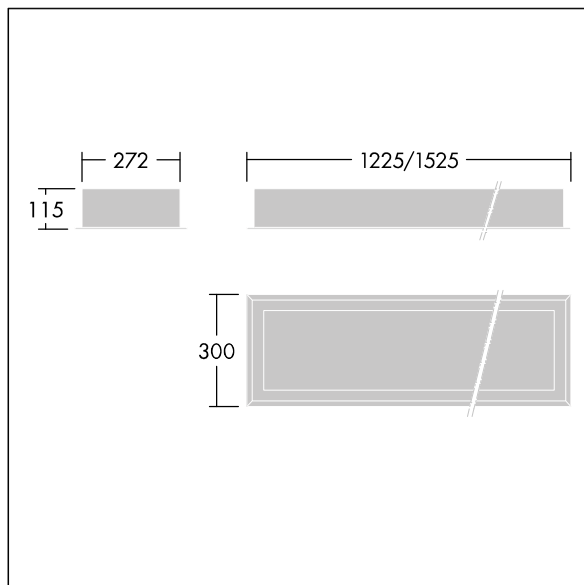

## 96633050 DUROLIGHT-R 5300-840 HF L1550

IP65	IK10					850°C		170Nm	T <sub>a</sub> -25 +50
------	------	--	--	--	--	-------	--	-------	---------------------------

### Durolight

Anti-vandal Recessed LED luminaire. Electronic, fixed output control gear. IP65, IK10, Class I electrical. Body: 2mm steel sheet painted white (close to RAL9016). Gasket: non-ageing polyurethane foam. Diffuser: 3mm thick polycarbonate with outstanding impact resistance, connected and secured with tamper-resistant stainless steel twin hole screws to the body. Complete with 4000K LED

Dimensions: 1525 x 300 x 115 mm  
 Luminaire input power: 46.7 W  
 Luminaire luminous flux: 5246 lm  
 Luminaire efficacy: 112 lm/W  
 Weight: 17 kg

TLG\_DURO\_F\_MRE.jpg

TLG\_DURO\_M\_LDR.wmf

This product contains a light source of energy efficiency class C.