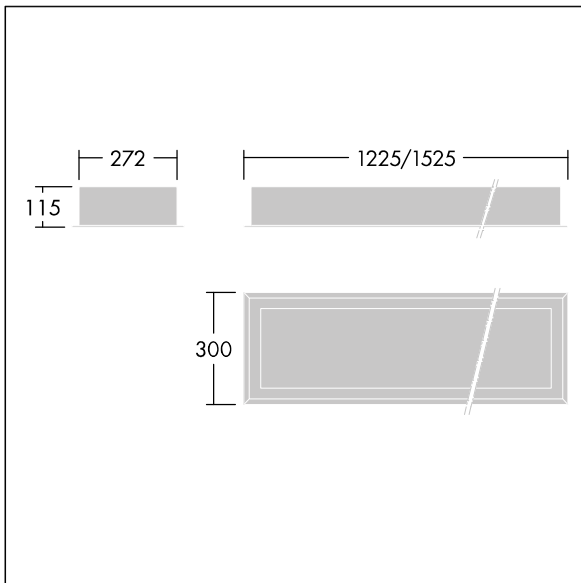

96633050 DUROLIGHT-R 5300-840 HF L1550

IP65	IK10					850°C		T _a -25 +50
------	------	--	--	--	--	-------	--	---------------------------

Durolight

Anti-vandal Recessed LED luminaire. Electronic, fixed output control gear. IP65, IK10, Class I electrical. Body: 2mm steel sheet painted white (close to RAL9016). Gasket: non-ageing polyurethane foam. Diffuser: 3mm thick polycarbonate with outstanding impact resistance, connected and secured with tamper-resistant stainless steel twin hole screws to the body. Complete with 4000K LED

Dimensions: 1525 x 300 x 115 mm

Luminaire input power: 46.7 W

Luminaire luminous flux: 5246 lm

Luminaire efficacy: 112 lm/W

Weight: 17 kg

TLG_DURO_F_MRE.jpg

TLG_DURO_M_LDR.wmf

This product contains a light source of energy efficiency class C.