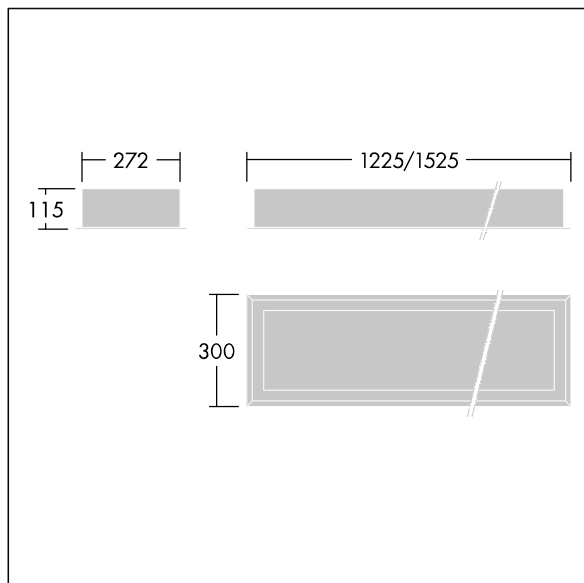

96633049 DUROLIGHT-R 4300-840 HF L1250

IP65	IK10					850°C		170Nm		T _a -25 +50
------	------	--	--	--	--	-------	--	-------	--	---------------------------

Durolight

Anti-vandal Recessed LED luminaire. Electronic, fixed output control gear. IP65, IK10, Class I electrical. Body: 2mm steel sheet painted white (close to RAL9016). Gasket: non-ageing polyurethane foam. Diffuser: 3mm thick polycarbonate with outstanding impact resistance, connected and secured with tamper-resistant stainless steel twin hole screws to the body. Complete with 4000K LED

Dimensions: 1225 x 300 x 115 mm
 Luminaire input power: 38 W
 Luminaire luminous flux: 4253 lm
 Luminaire efficacy: 112 lm/W
 Weight: 14 kg

TLG_DURO_F_MRE.jpg

TLG_DURO_M_LDR.wmf

This product contains a light source of energy efficiency class C.