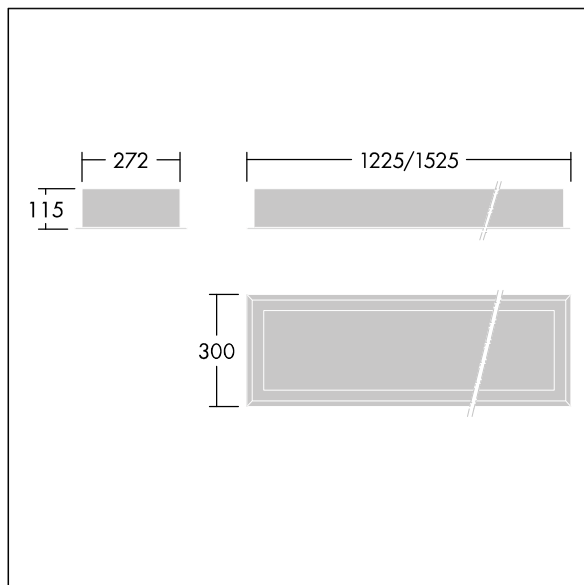

96633049 DUROLIGHT-R 4300-840 HF L1250

IP65	IK10					850°C		170Nm		T _a -25 +50
------	------	--	--	--	--	-------	--	-------	--	---------------------------

Durolight

Anti-vandal Recessed LED luminaire. Electronic, fixed output control gear. IP65, IK10, Class I electrical. Body: 2mm steel sheet painted white (close to RAL9016). Gasket: non-ageing polyurethane foam. Diffuser: 3mm thick polycarbonate with outstanding impact resistance, connected and secured with tamper-resistant stainless steel twin hole screws to the body. Complete with 4000K LED

Dimensions: 1225 x 300 x 115 mm
 Luminaire input power: 38 W
 Luminaire luminous flux: 4253 lm
 Luminaire efficacy: 112 lm/W
 Weight: 14 kg

TLG_DURO_F_MRE.jpg

TLG_DURO_M_LDR.wmf

This product contains a light source of energy efficiency class C.