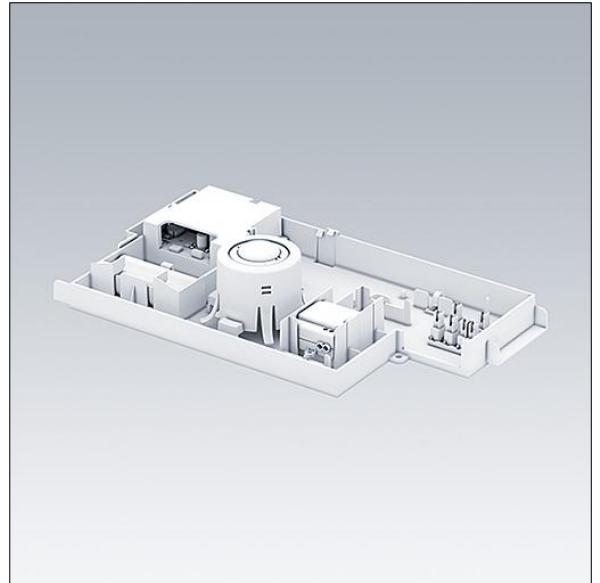

## Omega Pro 2

Plug and play accessory kit to convert blank CKIT+ luminaire to BasicDIM wireless (BC) communication. With self / addressable test, 3 hour emergency lighting unit with interchangeable anti-panic, escape route and spot optics.