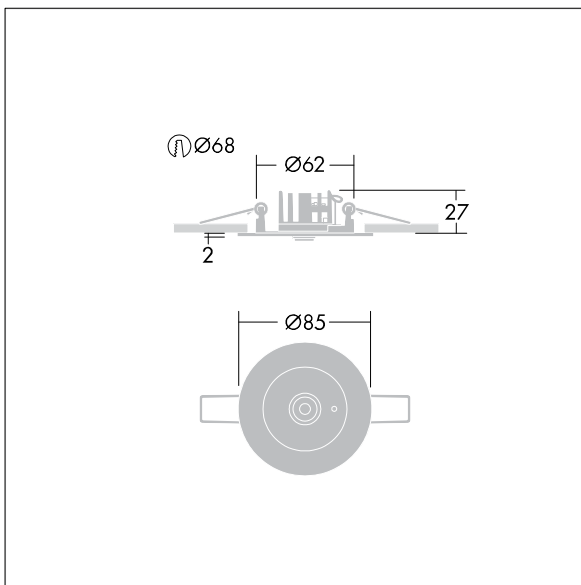

Voyager Star

96633244 VOYAGER STAR P MRCR SPOT ECD SR

THORN

Voyager Star

High performance, ceiling recessed LED emergency lighting luminaire, with optic. Housing: aluminium die casting alloy, powder coated silver grey (close to RAL 9006). Gear box for mounting in ceiling recess: IP20_IP40,. Lens: polycarbonate. Luminaire can be installed quickly and maintained without tools. Electrical connection (230VAC) via maximum 2.5mm² cable, loop in - loop out possible. Optimum thermal management via heat sink. Suitable for recessed installation in concrete casting surround (please order separately). Complete with LEDs.. Ceiling cutout Ø68mm in ceiling thicknesses 1-25mm.

Luminaire input power: 3.7 W

Dimensions: Ø85 x 2 mm

Weight: 0.45 kg

TLG_VSTR_F_MRCR_ECx_SPOT_SR.jpg

TLG_VYLD_M_MRE SPOT.wmf

All values marked with an * are rated values. Thorn uses tried and tested components from leading suppliers, however there may be isolated instances of technology-related failures of individual LEDs during the rated product lifetime. International standards set the tolerance in initial flux and connected load at ±10%. Unless stated otherwise, the values apply to an ambient temperature of 25°C.